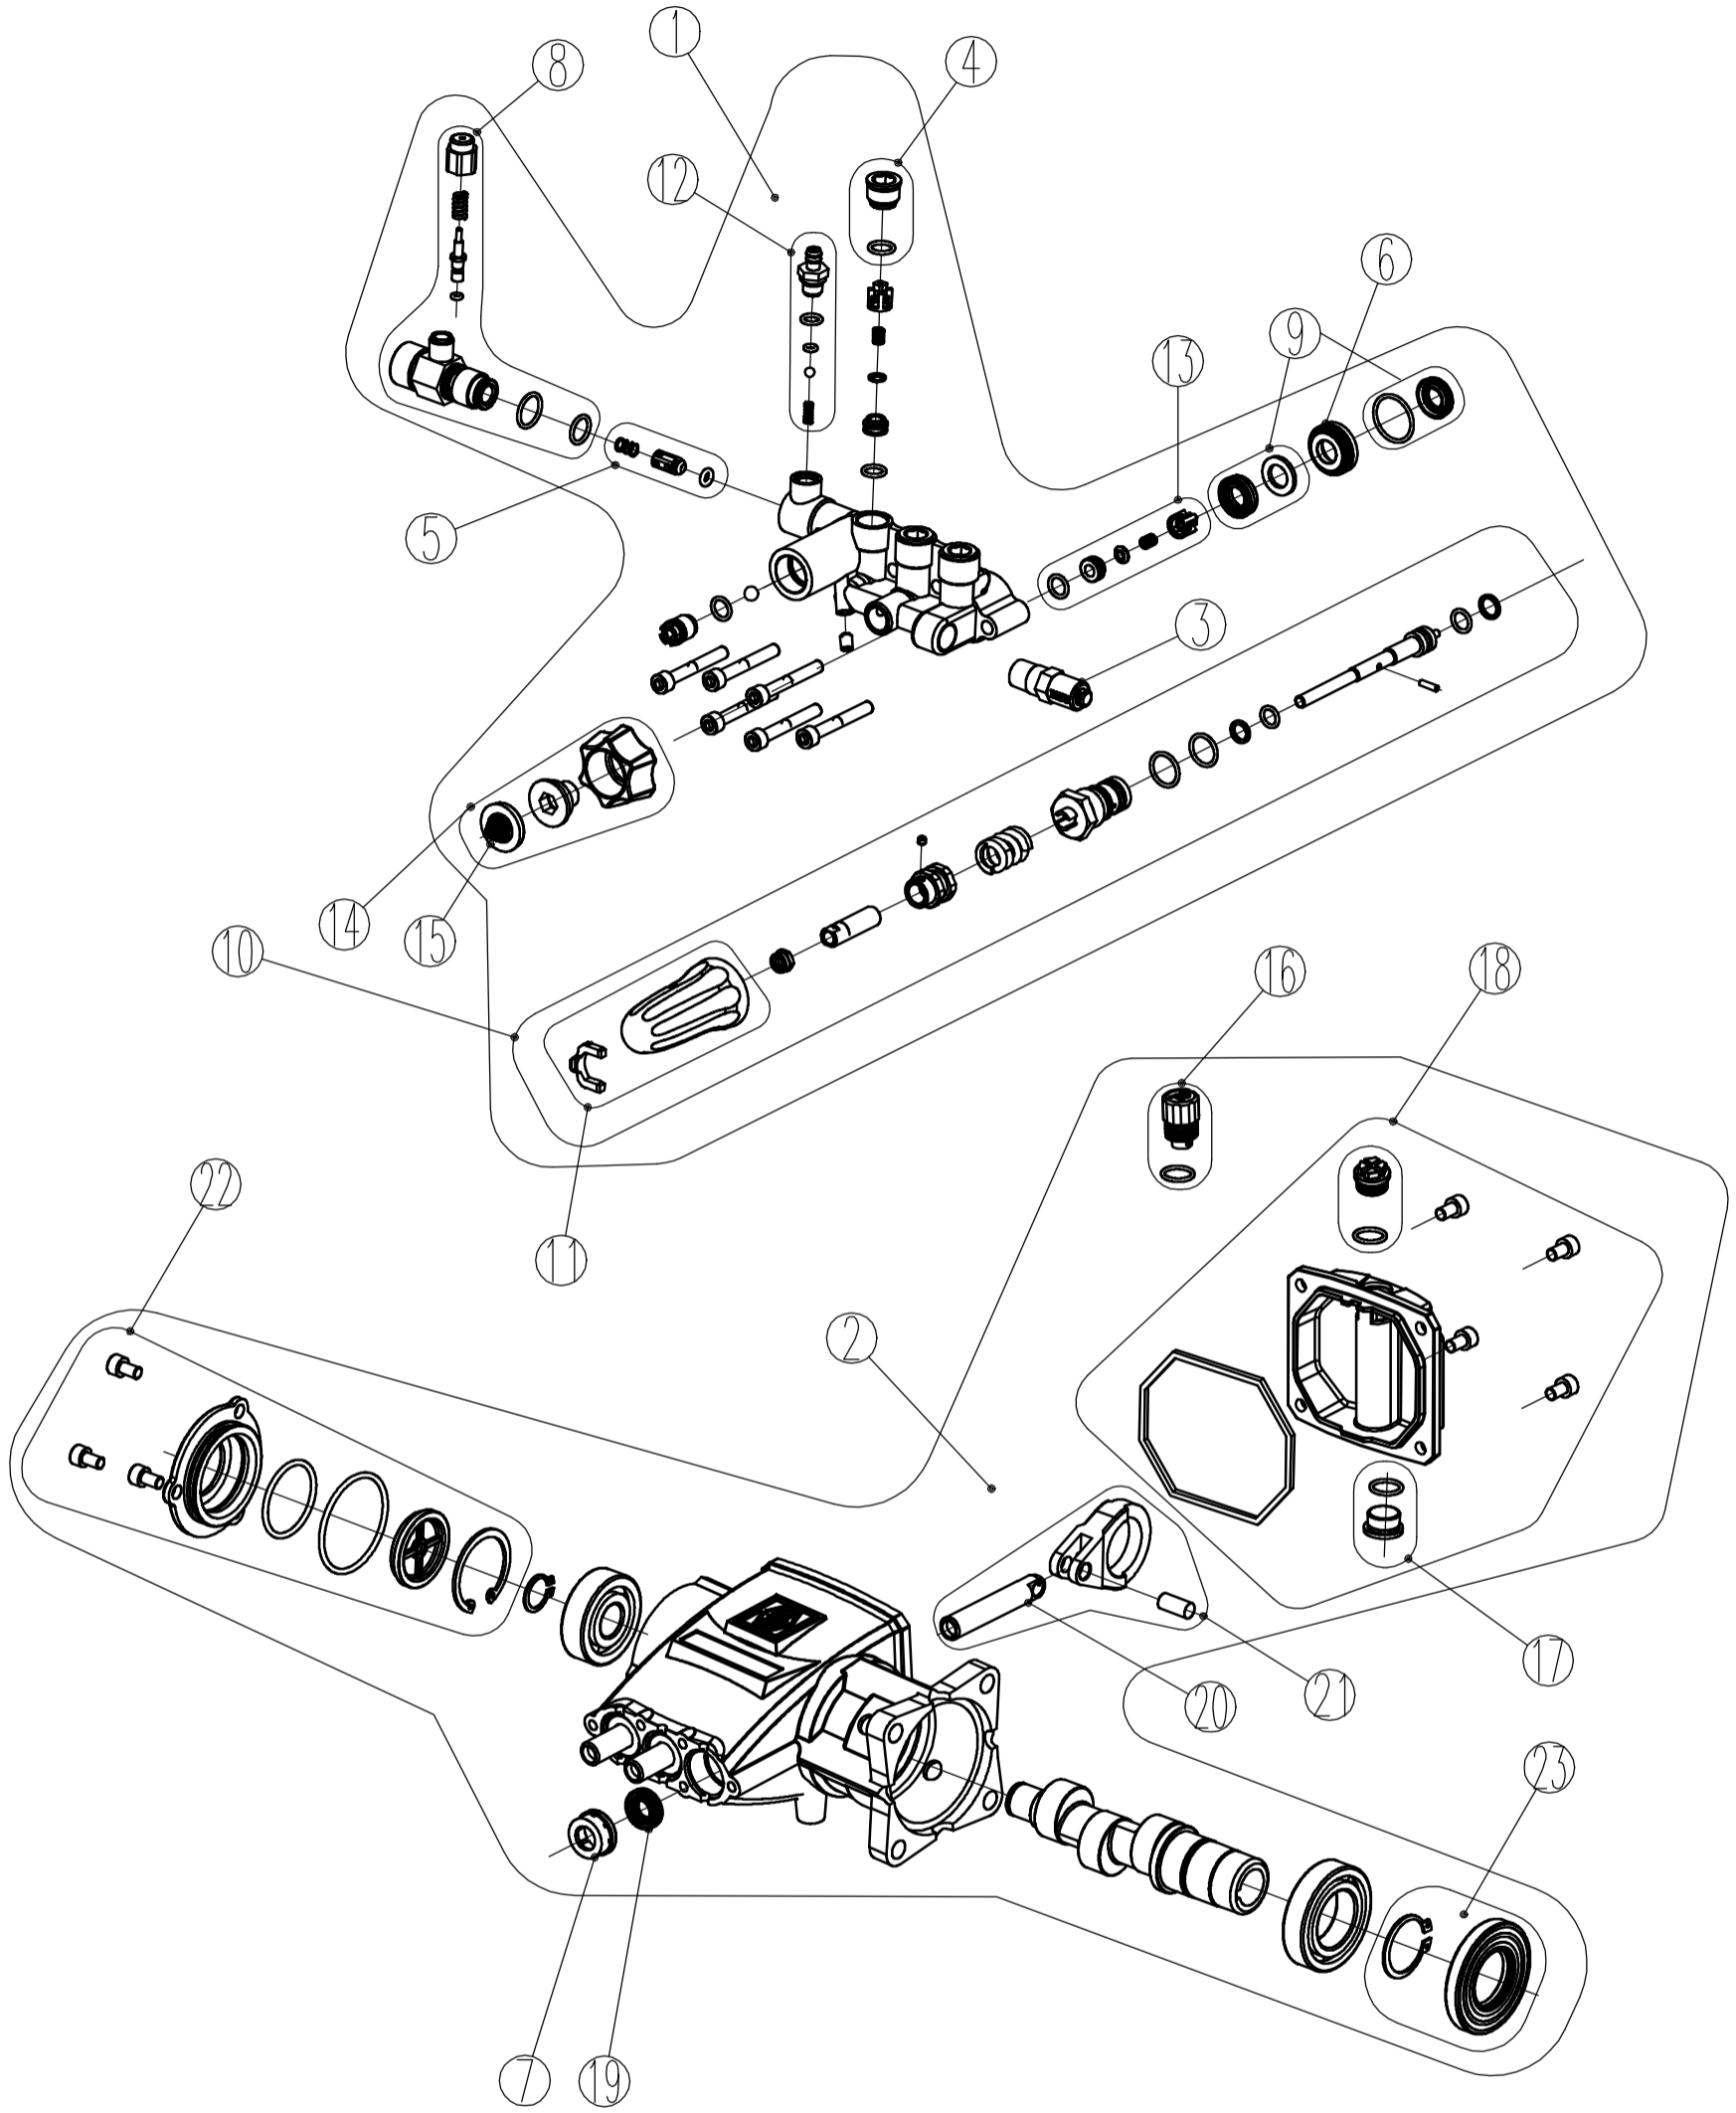

7113763 Motor Pump 53009.1 REV A

ITEM	PART NO.	DESCRIPTION
1	7113292	HANDLE ASSEMBLY
2	7113293	COVER ASSEMBLY
3	TBD	PUMP ASSEMBLY
4	7113294	PUMP MOUNTING KIT
5	7113295	MOTOR ASSEMBLY
6	7113296	FAN/REAR COVER ASSEMBLY
7	7113297	GFCI CORD ASSY
8	7113298	ON/OFF SWITCH
9	7113300	SWTICH COVER ASSY
10	7113301	CAPACITOR
11	7113302	FOOT KIT

7113763 Motor Pump 53009.1 REV A

ITEM	PART NO	QTY.	DESCRIPTION
1	7108746	1	Manifold Kit
2	7113385	1	Crankshaft Kit
3	7101359	1	Thermal Relief Valve
4	7110129	1	Valve Cap Kit
5	7105740	1	NRV Kit
6	7110125	1	Seal Retainer Kit
7	7113378	1	Seal Spacer Kit
8	7106264	1	Outlet Kit
9	7105742	1	Water Seal Kit
10	7108745	1	Unloader Kit
11	7109325	1	Unloader Cap Kit
12	7104228	1	Soap Injector Kit
13	7104223	1	Valve Kit
14	7110329	1	Water Inlet Kit
15	7000123	1	Water Inlet Screen
16	7111013	1	Oil Breather Kit
17	7105721	1	Oil Plug Kit
18	7113380	1	Rear Crank Cover Kit
19	7105741	1	Oil Seal Kit
20	7113379	1	Piston Kit
21	7110114	1	Connecting Rod Kit
22	7105921	1	Sight Glass Kit
23	7112150	1	Kit, oil seal, crankshaft
24	7110121	1	Oring, Kit